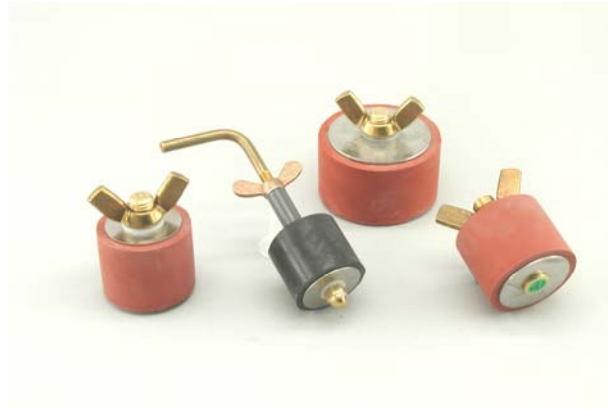

# Scupper Plugs

<u>Part #</u>	<u>Rubber Diameter</u>	<u>UOM</u>	<u>Price</u>
#145	1 1/2 in. Standard Closed Plug (1-1/2" pipe)	each	\$8.60
#150	1 5/8 in. Standard Closed Plug	each	\$8.80
#152	1 3/4 in. Standard Closed Plug (1-1/2" threads)	each	\$9.35
#153	1-13/16 in. Standard Closed Plug(2" male adapter)	each	\$9.35
<b>#155</b>	* 1 7/8 in. Standard Closed Plug (2" pipe)	each	\$9.45
<b>#160</b>	* 2 in. Standard Closed Plug (2" pipe)	each	\$18.05
#165	2 1/8 in. Standard Closed Plug (2" threads)	each	\$18.10
#170	2 3/8 in. Standard Closed Plug (2" socket & 2-1/2" pipe)	each	\$18.65
#175	2 1/2 in. Standard Closed Plug (2-1/2" threads)	each	\$18.85
#180	2 3/4 in. Standard Closed Plug (2-1/2" socket)	each	\$20.00
#185	3 in. Standard Closed Plug (3" pipe & threads)	each	\$20.35
#190	3 1/4 in. Standard Closed Plug (3" socket)	each	\$21.35
#195	3 1/2 in. Standard Closed Plug	each	\$21.55
#199	4 in. Standard Closed Plug (4" pipe & threads)	each	\$36.00
	* Most common Scupper plugs #160 - #199 have heavy duty hardware		
#845	1 1/2 in. Brass Hook Plug (1-1/2" pipe)	each	\$11.15
#850	1 5/8 in. Brass Hook Plug	each	\$11.60
#852	1 3/4 in. Brass Hook Plug (1-1/2" threads)	each	\$11.70
#853	1 13/16 in. Brass Hook Plug (2" male adapter)	each	\$11.75
<b>#855</b>	1 7/8 in. Brass Hook Plug (2" pipe)	each	\$11.90
<b>#860</b>	2 in. Brass Hook Plug (2" pipe)	each	\$19.50
#865	2 1/8 in. Brass Hook Plug (2" threads)	each	\$19.70

Brass hook plugs have a 1 1/2" extension and 90 degree handle

We make all of our plugs with chemical resistant rubber and brass & stainless hardware to assure their durability.....Guaranteed!!

Orders over \$250 receive a 10% Discount